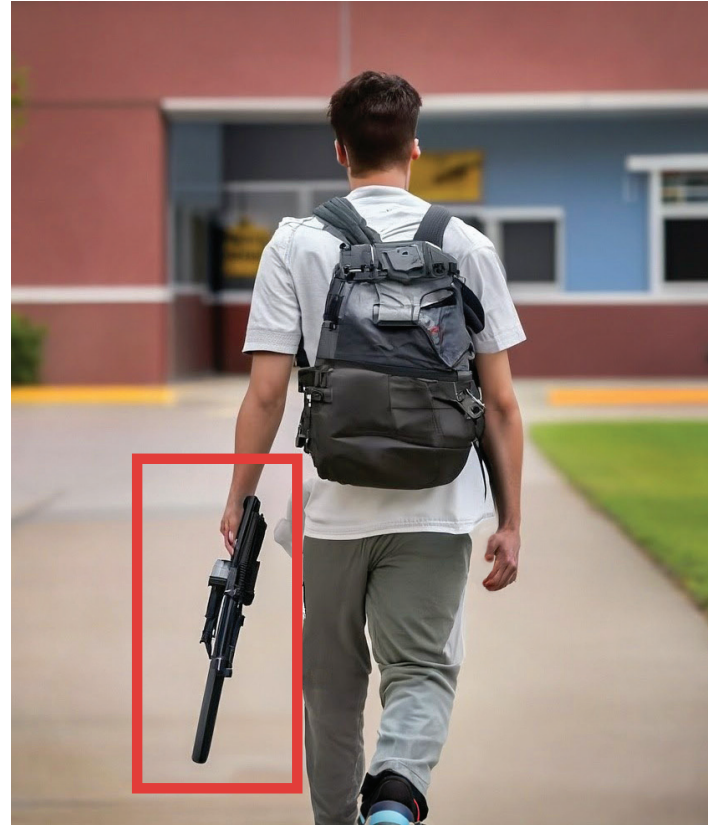

How it Works

When an armed student or outside assailant is visibly detected by security cameras brandishing a firearm on school grounds, an image is captured and displayed on a security monitor with the weapon highlighted within a bright red box. An emergency alert and video clip are then immediately sent to designated school personnel and even local law enforcement.

This pre-emptive warning alert system buys your team precious minutes to execute a scripted emergency lockdown procedure: secure all entry doors, shelter students and staff in designated areas, communicate with local law enforcement to coordinate next steps.

Identify Assailants Before They Reach Your Building

Give Students a Fighting Chance Virtually Anywhere on Campus

This life-saving scenario is now possible thanks to award-winning weapons detection security systems developer *Evolv Technology* and their new revolutionary outdoor AI-powered security camera surveillance system, *Evolv Extend*.

This breakthrough technology can identify people brandishing most types of firearms up to 100 ft. in distance, long before a live shooter reaches your building or potentially before a student altercation involving a firearm turns deadly.