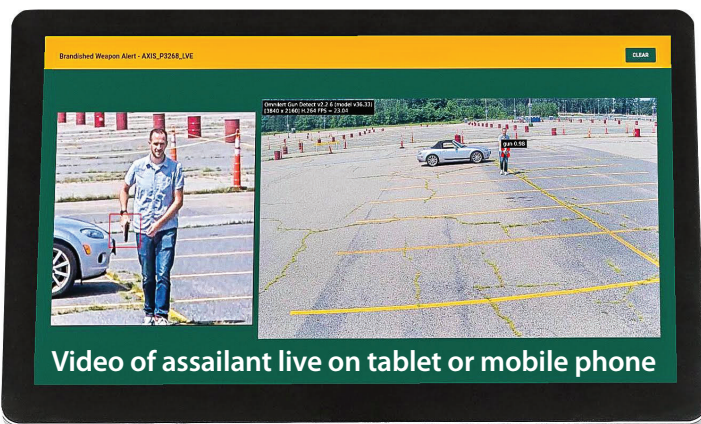

### How it Works

When an armed student or outside assailant is visibly detected by security cameras brandishing a firearm on school grounds, an image is captured and displayed on a security monitor with the weapon highlighted within a bright red box. An emergency alert and video clip are then immediately sent to designated school personnel and even local law enforcement.

This pre-emptive warning alert system buys your team precious minutes to execute a scripted emergency lockdown procedure: secure all entry doors, shelter students and staff in designated areas, communicate with local law enforcement to coordinate next steps.

**Identify Assailants Before They Reach Your Building**

This breakthrough technology can identify people brandishing most types of firearms up to 100 ft. in distance, long before a live shooter reaches your building or potentially before a student altercation involving a firearm turns deadly.