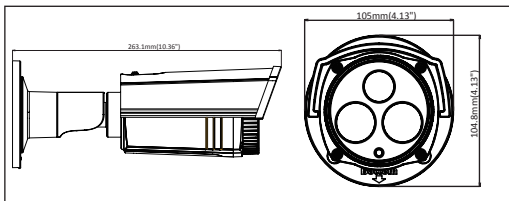

Dimensions

Accessories

(618) 394-1144 IL
(314) 241-0422 MO

340 Office Ct., Suite B | Fairview Heights, IL 62208
1605 E. Terra Lane | O'Fallon, MO 63366

	1.3MP	3MP
Camera		
Image sensor	1/3" progressive scan CMOS	
Min. illumination	0.01 lux @F1.2, AGC ON, 0 lux with IR	0.07 lux @F1.2, AGC ON, 0 lux with IR
Shutter time	1/25s ~ 1/100,000s	
Lens	4mm@ F2.0 (6mm, 12mm optional)	4mm@ F2.0 (6mm, 12mm optional)
	Angle of view: 73.1°(4mm), 46°(6mm), 22°(12mm)	2048 × 1536: Angle of view: 70°(4mm), 43.3°(6mm), 20.6°(12mm) 1920 × 1080: Angle of view: 79°(4mm), 49°(6mm), 23.2°(12mm)
Lens mount	M12	
Day & night	IR cut filter with auto switch	
Digital noise reduction	3D DNR	
Wide dynamic range	Digital WDR	
Compression Standard		
Video compression	H.264 / MJPEG	
Bit rate	32 Kbps ~ 16 Mbps	
Dual stream	Yes	
Image		
Max. Image Resolution	1280 × 960	2048 × 1536
Frame rate	50 Hz: 25 fps (1280 × 960), 25 fps (1280 × 720), 25 fps (704 × 576), 25 fps (640 × 480) 60 Hz: 30 fps (1280 × 960), 30 fps (1280 × 720), 30 fps (704 × 576), 30 fps (640 × 480)	50Hz: 20fps (2048 x 1536), 25fps (1920 × 1080), 25fps (1280 x 720) 60Hz: 20fps (2048 x 1536), 30fps (1920 × 1080), 30fps (1280 x 720)
Image settings	Rotate mode, Saturation, brightness, contrast, sharpness adjustable through client software or web browser	
Backlight compensation	Yes, zone optional	
ROI	Yes, up to 4 configurable areas	
Network		
Network storage	NAS	
Alarm trigger	Motion detection, Dynamic analysis, Tampering alarm	
Protocols	TCP/IP, ICMP, HTTP, HTTPS, FTP, DHCP, DNS, DDNS, RTP, RTSP, RTCP, PPPoE, NTP, UPnP, SMTP, SNMP, IGMP, 802.1X, QoS, IPv6, Bonjour	
System compatibility	ONVIF, PSIA, CGI, ISAPI	
General functionalities	User authentication, watermark	
Interface		
Communication interface	1 RJ45 10 M / 100 M Ethernet interface	
General		
Operating conditions	-30 °C ~ 60 °C (-22°F ~ 140 °F) humidity 95% or less (non-condensing)	
Power supply	12 VDC ± 10%, PoE (802.3af)	
Power consumption	Max. 7 W (Max. 9 W with IR cut filter on)	
Weather proof rating	IP66	
EXIR range	Approx. 50 meters	
Dimension	105×104.8×263.1mm (4.13" × 4.13" × 10.38")	
Weight	700g (1.5 lbs)