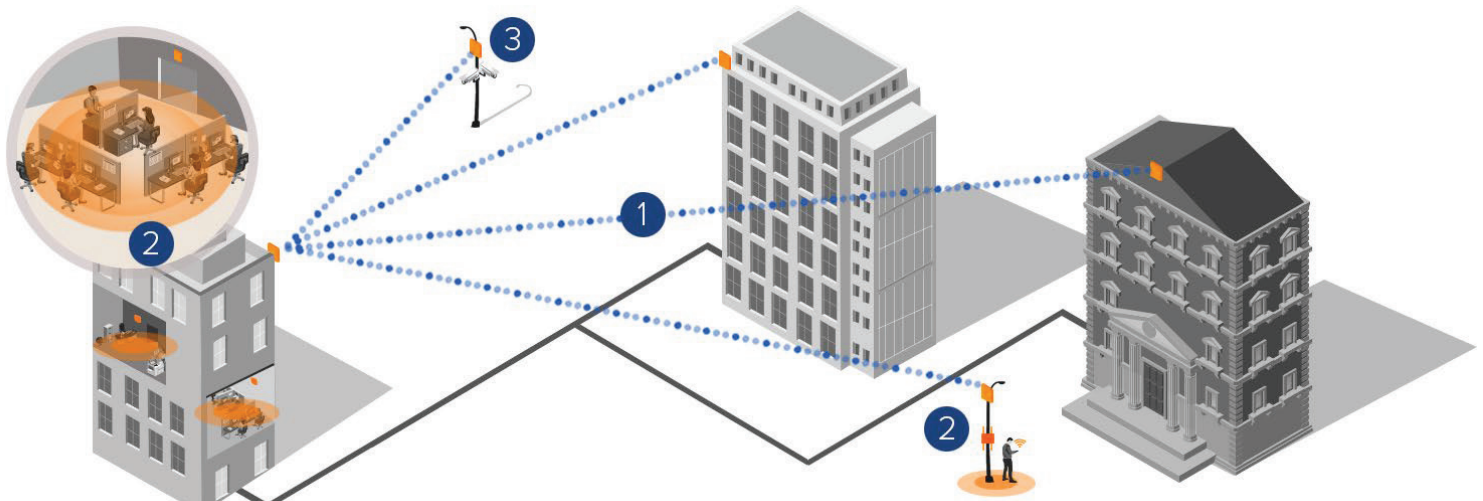

Proxim Enables a Wide Variety of Government Applications

- 1 Replace Leased Line Connections
- 2 Indoor and Outdoor WiFi
- 3 Video Surveillance