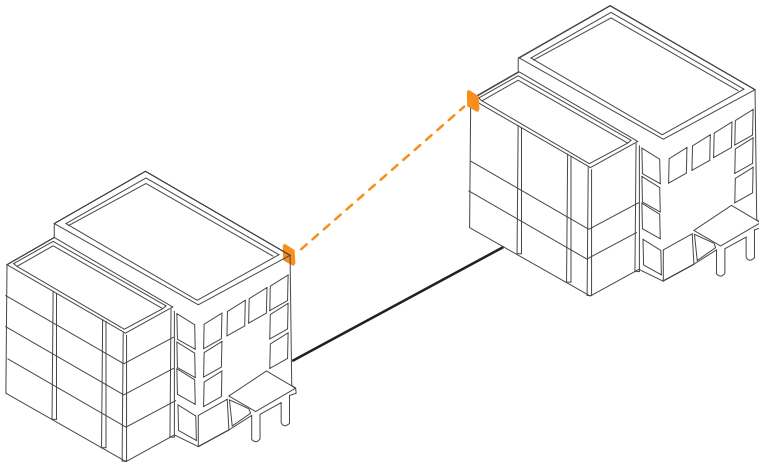

Proxim Wireless Solutions

Replace Leased Line Connections

Proxim helps rapidly deploy cost-effective network solutions that come at a fraction of the traditional leased line costs. There are no recurring costs involved and Proxim's solutions come at relatively low capital costs. In addition, wireless solutions are immune to cable cuts that are an inherent risk when deploying wirelines based solutions; making wireless networks a perfect solution for primary or secondary backup connectivity needs.

Indoor and Outdoor WiFi

Proxim's ORINOCO® product line features outdoor and indoor high speed WiFi Access Points capable of delivering speeds of up to 1750 Mbps. The entire ORINOCO® product line is managed via the ProximVision® Advanced platform which is a single centralized network controller and management solution. This combined solution addresses all the demands of WiFi – centralized monitoring and management, advanced security and access control. For the outdoor platform, Proxim provides Access Points with built in backhaul making deployments much simpler and easy to maintain.