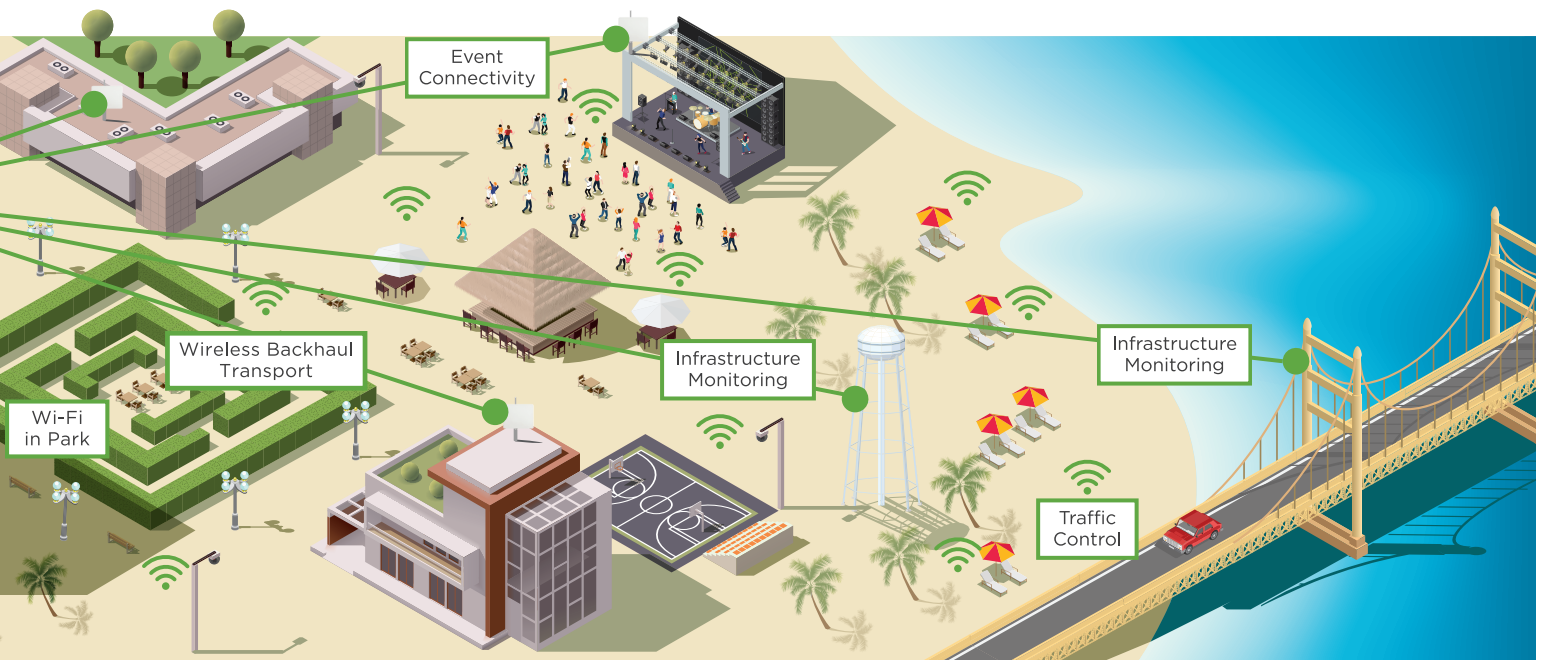

Cambium Networks Technology Ensures High Throughput in Noisy Environments

- **Adaptive Wi-Fi Architecture** – lets you decide on the controller implementation
- **Beam forming and beam steering** – isolates the signal from ambient noise to maximize throughput
- **Frequency Re-Use** – maximizes the use of available frequency across thousands of users
- **Intelligent Filtering** – automatically blocks out noise to improve signal quality
- **Zero Touch Wi-Fi Provisioning** – improves the speed and accuracy of provisioning access points