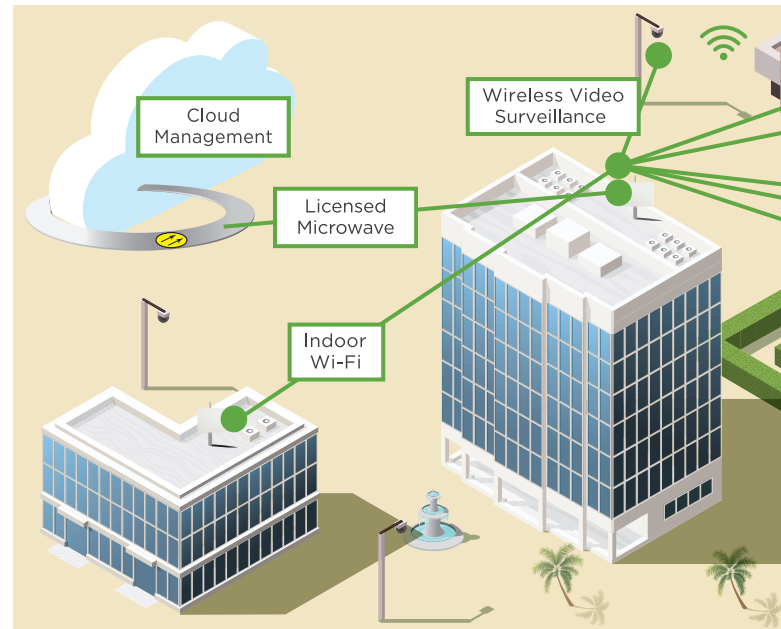

Wireless Connectivity Solutions for Smart Cities

For additional info, please call Brad Pickett at 618-670-3053 or visit PassSecurity.com.

CITY PLANNERS ARE PROVIDING A HIGHER STANDARD OF LIVING TO THEIR CITIZENS. Smart City initiatives increase safety and improve city services, while providing improved operational security. Some initiatives generate new revenue streams for municipalities. These programs are prioritizing the technologies that are proven to measurably improve the quality of life, increase efficiency and reduce cost to the community. While deployed in major cities, some of the most dramatic achievements have been made in smaller communities where applications are deployed in "greenfield" environments.

Smart cities invest in technologies that enable collaboration. Communities can share sensor data, and leverage a common IP-based communications infrastructure. Wireless broadband provides the high-speed connectivity needed, and provides a proven solution that can be deployed at a fraction of the cost and time of fiber or wired connectivity.

Applications:

Complete Coverage – Public gathering areas or entire cities can be blanketed with high capacity connectivity. Smart City applications include:

- Automatic License Plate Recognition (ALPR)
- Asset tracking
- Automatic Metering Infrastructure
- Critical Infrastructure monitoring and control
- Digital Signage
- Enterprise indoor and outdoor Wi-Fi
- Events and festival Wi-Fi
- Fire station connectivity
- Infrastructure Monitoring and Control
- Intelligent Traffic Systems (ITS)
- Parking Lot Automation
- Public Wi-Fi connectivity
- Street Light Controls
- Traffic Control
- Video Surveillance