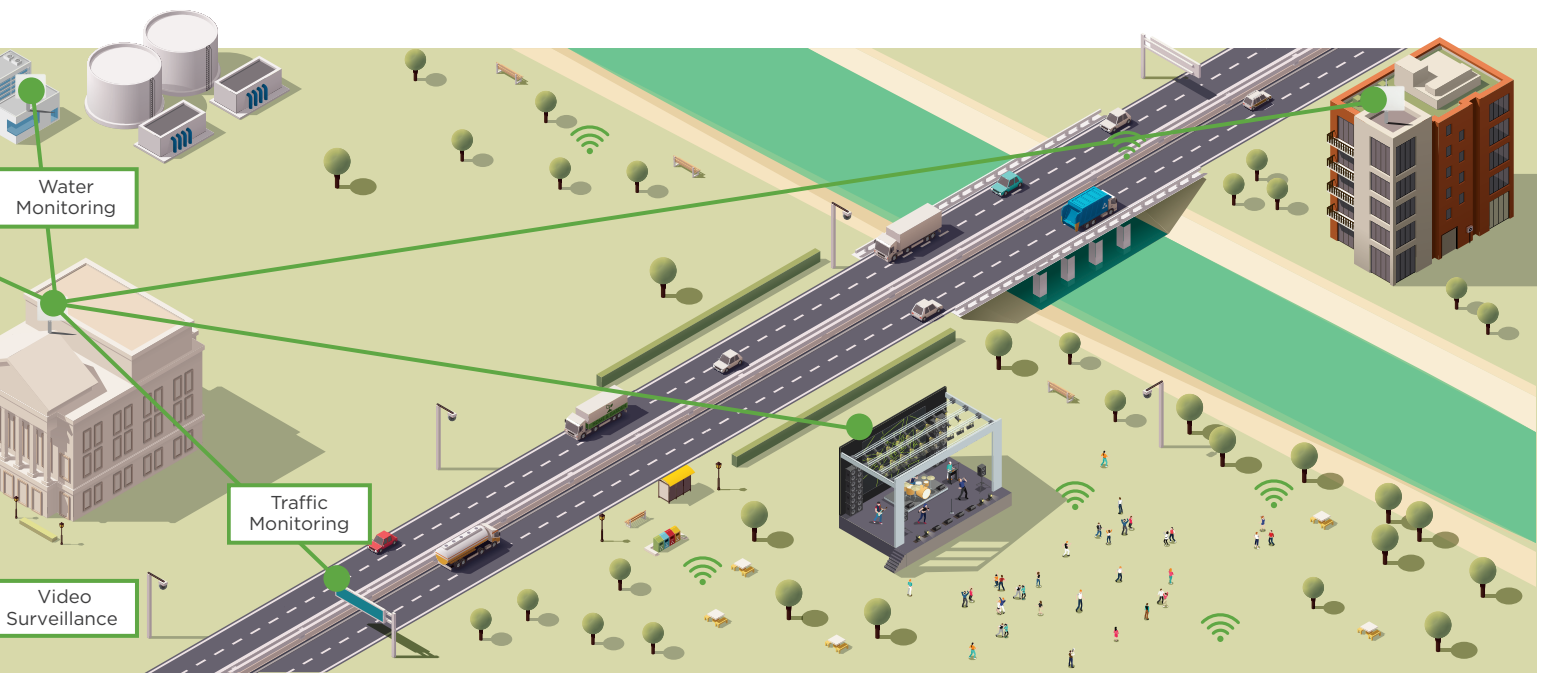

Proven Solutions

- **Enterprise-Class 802.11ac Wi-Fi Access Networks**
  - Indoor Wi-Fi networks
  - Outdoor hotspot and Wi-Fi networks
- **Wide-Area Narrowband Connectivity for SCADA Communications**
  - Available in 220, 450, 700, and 900 MHz licensed and unlicensed bands
- **Wide-Area Point-to-Multipoint Wireless Access**
  - Licensed and unlicensed wide area networks
  - Communications infrastructure for interoffice and video surveillance connectivity
- **Long Range Point-to-Point Wireless Backhaul**
  - Licensed microwave and unlicensed backhaul
- **Single Pane of Glass Network Management**
  - Bird's-eye view of field area network
  - Rapid on-boarding and provisioning of new nodes
  - End-to-end performance and fault management
  - Centralized firmware and software management

The Cambium Difference

- **Total Cost of Ownership** – Minimize the total cost of network ownership with one IP-based wireless network comprised of licensed and unlicensed backhaul and access components that can be rapidly deployed and perform reliably with minimum maintenance cost.
- **Sustainability** – Solutions designed to operate for years from a supplier with a proven track record of stability and sustainable product evolution.
- **Reliability** – Deploy wireless broadband with confidence that it will work right the first time and continue to work 24/7 over the long haul.
- **Spectral Efficiency** – Provide the highest amount of information transfer in the least amount of scarce spectrum with industry award winning throughput.
- **Scalability** – Connect up to thousands of individual locations with a synchronized network that enables RF frequencies to be re-used throughout the network to provide the highest level of connectivity in the least total amount of spectrum.