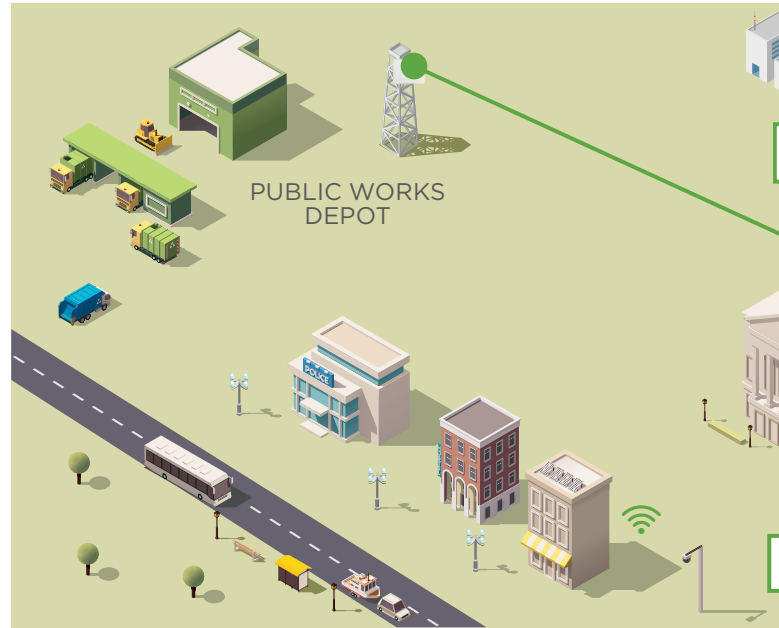

RAPIDLY DEPLOY THE CONNECTIVITY YOU NEED AT A FRACTION OF THE COST OF LEASED LINES OR FIBER BUILD-OUTS. Connect events, people, and places with the reliable technology that provides the highest throughput at the lowest total cost. Local governments have deployed wireless connectivity to create city hotspots, monitor facilities, and connect events.

Wireless broadband technology from Cambium Networks is designed to provide the spectral efficiency, coverage, and capacity to offer consistently reliable wireless connectivity for remote buildings, indoor and outdoor Wi-Fi access, events, and monitoring of facilities.

Have confidence that your solution will perform. Manage the entire end-to-end network with our free cnMaestro™ cloud-based management system and have a bird's-eye view of performance.