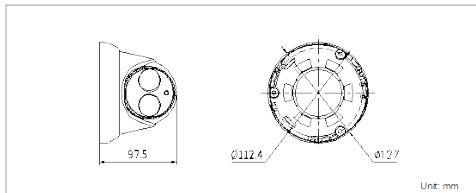

Dimensions

Accessories

(618) 394-1144 IL
(314) 241-0422 MO

340 Office Ct., Suite B | Fairview Heights, IL 62208
1605 E. Terra Lane | O'Fallon, MO 63366

	1.3MP	3MP
Camera		
Image sensor	1/3" progressive scan CMOS	
Min. illumination	0.01 lux @F1.2, AGC ON, 0 lux with IR	0.07 lux @F1.2, AGC ON, 0 lux with IR
Shutter time	1/25s ~ 1/100,000s	
Lens	4mm@ F2.0 (2.8mm, 6mm, 12mm optional)	4mm@ F2.0 (2.8mm, 6mm, 12mm optional)
	Angle of view: 92.5°(2.8mm), 73.1°(4mm), 46°(6mm), 22°(12mm)	2048 × 1536: Angle of view: 86°(2.8mm), 70°(4mm), 43.3°(6mm), 20.6°(12mm) 1920 × 1080: Angle of view: 98.5°(2.8mm), 79°(4mm), 49°(6mm), 23.2°(12mm)
Lens mount	M12	
Angle adjustment	Horizontal: 0° ~ 360°, vertical: 0° ~ 75°, rotation: 0° ~ 360°	
Day & night	IR cut filter with auto switch	
Digital noise reduction	3D DNR	
Wide dynamic range	Digital WDR	
Backlight compensation	Yes, zone configurable	
Compression Standard		
Video compression	H.264 / MJPEG	
H.264 codec profile	Main profile	
Bit rate	32 Kbps ~ 16 Mbps	
Dual stream	Yes	
Image		
Max. Image Resolution	1280 × 960	2048 × 1536
Frame rate	50 Hz: 25 fps (1280 × 960), 25 fps (1280 × 720), 25 fps (704 × 576), 25 fps (640 × 480) 60 Hz: 30 fps (1280 × 960), 30 fps (1280 × 720), 30 fps (704 × 576), 30 fps (640 × 480)	50Hz: 20fps (2048 x 1536), 25fps (1920 x 1080), 25fps (1280 x 720) 60Hz: 20fps (2048 x 1536), 30fps (1920 x 1080), 30fps (1280 x 720)
Image settings	Rotate mode, Saturation, brightness, contrast, sharpness adjustable through client software or web browser	
ROI	Yes, up to 4 configurable areas	
Network		
Network storage	NAS	
Alarm trigger	Motion detection, tampering alarm	
Protocols	TCP/IP, ICMP, HTTP, HTTPS, FTP, DHCP, DNS, DDNS, RTP, RTSP, RTCP, PPPoE, NTP, UPnP, SMTP, SNMP, IGMP, 802.1X, QoS, IPv6, Bonjour	
System compatibility	ONVIF, PSIA, CGI, ISAPI	
General functionalities	User authentication, watermark	
Interface		
Communication interface	1 RJ45 10 M / 100 M Ethernet interface	
General		
Operating conditions	-30 °C ~ 60 °C (-22°F ~ 140 °F) humidity 95% or less (non-condensing)	
Power supply	12 VDC ± 10% , PoE (802.3af)	
Power consumption	Max. 5.5W (7.5W with ICR on)	
Weather proof rating	IP66	
EXIR range	Approx. 20 to 30 meters	
Dimension	Ø127×97.5 (5.0" × 3.8")	
Weight	670g (1.5 lbs)